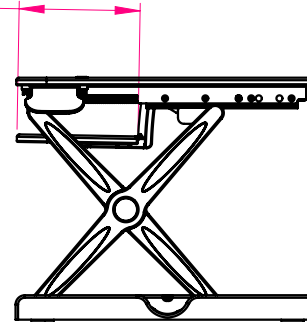

# SP101 : Full Specification

[30.709in max.]  
780mm max.  
Depth total with keyboard tray fully expanded

[9.449in]  
240mm  
Raw Depth of Keyboard Tray

[7.087in]  
180mm  
Available depth of full control of the keyboard tray

[5.709in min.]  
145mm min.  
Minimum Height

1. Weight Capacity : 10~30lb / 4.5~13.6kg
2. Material : RoHS compliant
  - Desk Top : MDF with Heat-Pressed Coating
  - Desk Frame : Steel SPHC PO
  - Desk Leg Cap : ABS Plastic