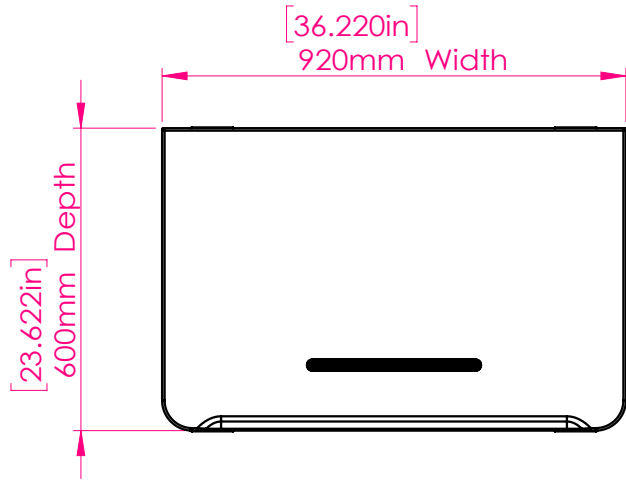

# SP101 : Full Specification

[30.709in max.]  
780mm max.  
Depth total with keyboard tray fully expanded

[9.449in]  
240mm  
Raw Depth of Keyboard Tray

[7.087in]  
180mm  
Available depth of full control of the keyboard tray

[5.709in min.]  
145mm min.  
Minimum Height

1. Weight Capacity : 10~30lb / 4.5~13.6kg
2. Material : RoHS compliant
  - Desk Top : MDF with Heat-Pressed Coating
  - Desk Frame : Steel SPHC PO
  - Desk Leg Cap : ABS Plastic