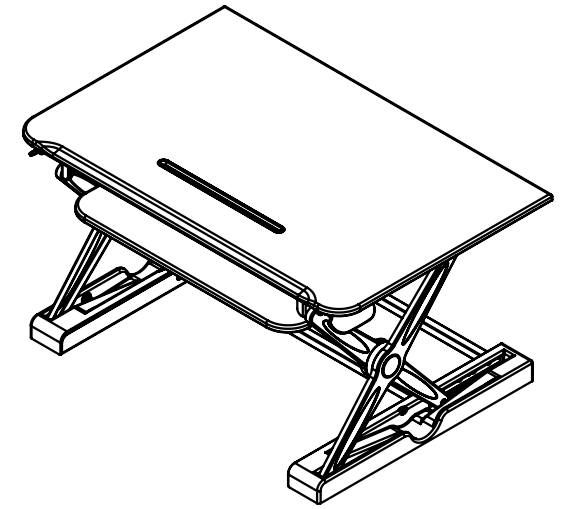

# SP101 : Full Specification

[30.709in max.]  
780mm max.  
Depth total with keyboard tray fully expanded

[9.449in]  
240mm  
Raw Depth of Keyboard Tray

[7.087in]  
180mm  
Available depth of full control of the keyboard tray

[5.709in min.]  
145mm min.  
Minimum Height

1. Weight Capacity : 10~30lb / 4.5~13.6kg
2. Material : RoHS compliant
  - Desk Top : MDF with Heat-Pressed Coating
  - Desk Frame : Steel SPHC PO
  - Desk Leg Cap : ABS Plastic