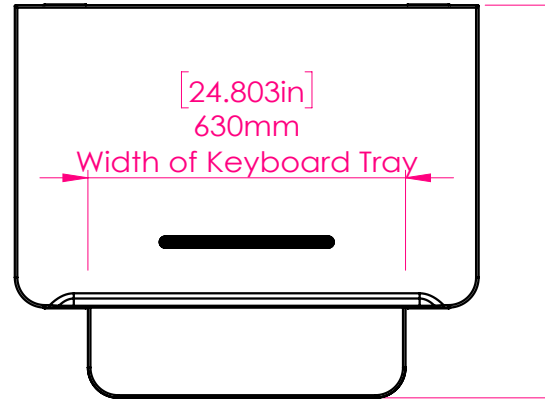

# SP101 : Full Specification

[30.709in max.]  
780mm max.  
Depth total with keyboard tray fully expanded

[9.449in]  
240mm  
Raw Depth of Keyboard Tray

[7.087in]  
180mm  
Available depth of full control of the keyboard tray

[5.709in min.]  
145mm min.  
Minimum Height

1. Weight Capacity : 10~30lb / 4.5~13.6kg
2. Material : RoHS compliant
  - Desk Top : MDF with Heat-Pressed Coating
  - Desk Frame : Steel SPHC PO
  - Desk Leg Cap : ABS Plastic