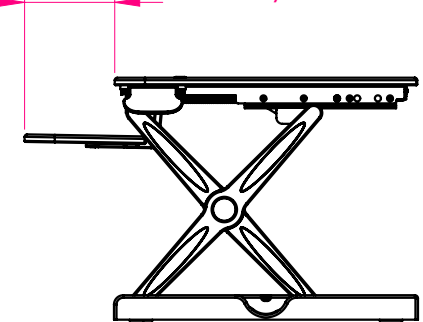

# SP101 : Full Specification

[30.709in max.]  
780mm max.  
Depth total with keyboard tray fully expanded

[9.449in]  
240mm  
Raw Depth of Keyboard Tray

[7.087in]  
180mm  
Available depth of full control of the keyboard tray

[5.709in min.]  
145mm min.  
Minimum Height

1. Weight Capacity : 10~30lb / 4.5~13.6kg
2. Material : RoHS compliant
  - Desk Top : MDF with Heat-Pressed Coating
  - Desk Frame : Steel SPHC PO
  - Desk Leg Cap : ABS Plastic