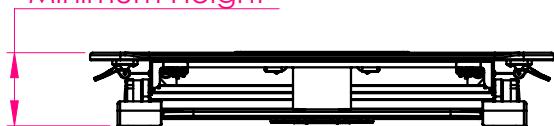

# SP101 : Full Specification

[30.709in max.]  
780mm max.  
Depth total with keyboard tray fully expanded

[9.449in]  
240mm  
Raw Depth of Keyboard Tray

[7.087in]  
180mm  
Available depth of full control of the keyboard tray

[5.709in min.]  
145mm min.  
Minimum Height

1. Weight Capacity : 10~30lb / 4.5~13.6kg
2. Material : RoHS compliant
  - Desk Top : MDF with Heat-Pressed Coating
  - Desk Frame : Steel SPHC PO
  - Desk Leg Cap : ABS Plastic