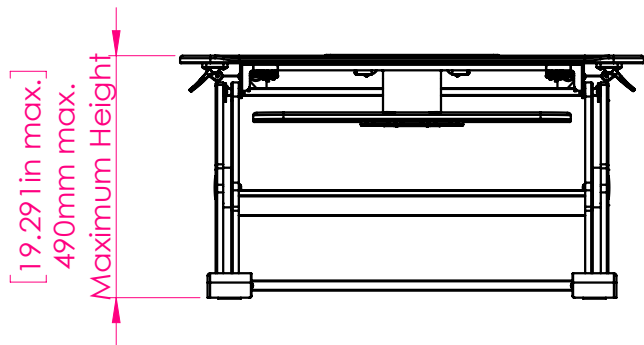

# SP101 : Full Specification

[30.709in max.]  
780mm max.  
Depth total with keyboard tray fully expanded

[9.449in]  
240mm  
Raw Depth of Keyboard Tray

[7.087in]  
180mm  
Available depth of full control of the keyboard tray

[5.709in min.]  
145mm min.  
Minimum Height

1. Weight Capacity : 10~30lb / 4.5~13.6kg
2. Material : RoHS compliant
  - Desk Top : MDF with Heat-Pressed Coating
  - Desk Frame : Steel SPHC PO
  - Desk Leg Cap : ABS Plastic