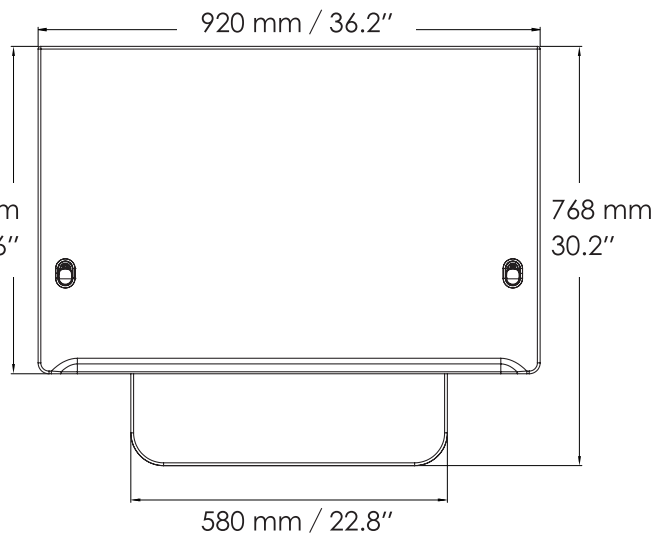

SP103B

Plus
Sit-Stand
Desk Converter

600 mm
23.6"

Sufficient work space with larger desktop & retractable secondary platform!

8 kgs
17.6 lbs

Plus Sit-Stand Desk Converter

Code	SP103B	Frame	Steel
Tabletop	PU Coat on MDF	Foot Cap	Plastic
Mechanism	Spring-assisted	(All materials compliant to RoHS)	

Push 2 buttons at the same time to unlock & adjust;
Release to stay at the chosen height.

C.D. Great Furniture | www.cdgreat-officefurniture.com |
cd.great@msa.hinet.net | +886-4-2567-9181