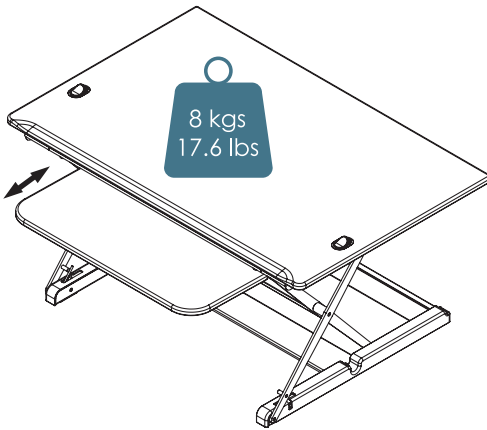

SP103B

Plus
Sit-Stand
Desk Converter

600 mm
23.6"

Sufficient work space with larger desktop & retractable secondary platform!

8 kgs
17.6 lbs

Plus Sit-Stand Desk Converter

Code	SP103B	Frame	Steel
Tabletop	PU Coat on MDF	Foot Cap	Plastic
Mechanism	Spring-assisted	(All materials compliant to RoHS)	

Push 2 buttons at the same time to unlock & adjust;
Release to stay at the chosen height.

C.D. Great Furniture | www.cdgreat-officefurniture.com |
cd.great@msa.hinet.net | +886-4-2567-9181