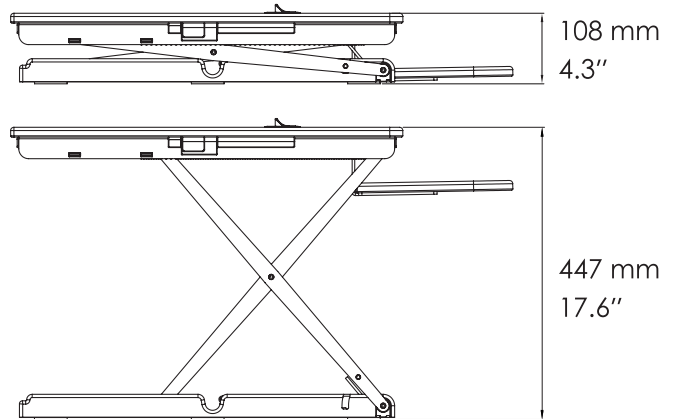

SP103B

Plus
Sit-Stand
Desk Converter

600 mm
23.6"

Sufficient work space with larger desktop & retractable secondary platform!

8 kgs
17.6 lbs

Plus Sit-Stand Desk Converter

Code	SP103B	Frame	Steel
Tabletop	PU Coat on MDF	Foot Cap	Plastic
Mechanism	Spring-assisted	(All materials compliant to RoHS)	

Push 2 buttons at the same time to unlock & adjust;
Release to stay at the chosen height.

C.D. Great Furniture | www.cdgreat-officefurniture.com |
cd.great@msa.hinet.net | +886-4-2567-9181